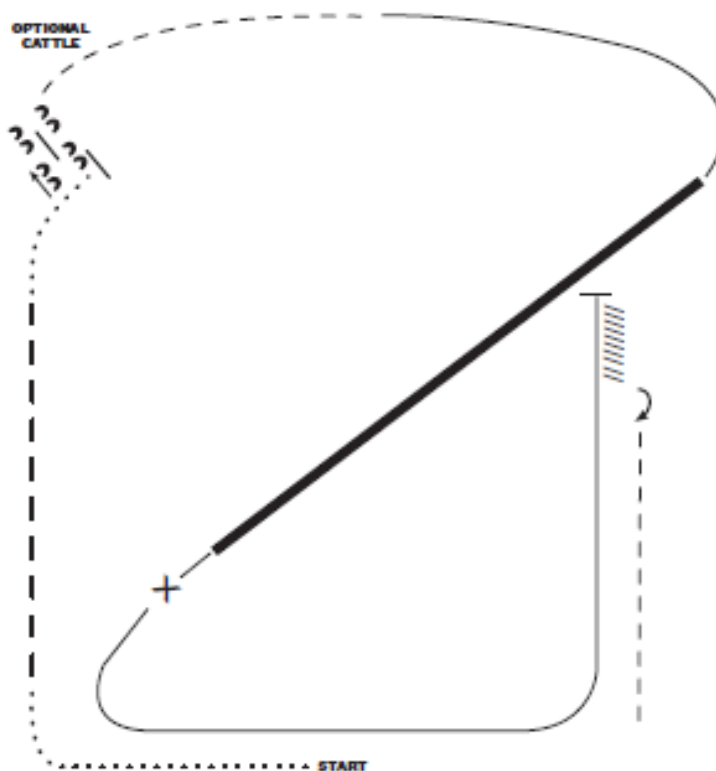

Bewerb 34

Ranchriding Youth

RANCH RIDING - PATTERN 10

1. Walk
2. Extended trot
3. Walk
4. Stop, side pass to left
5. Trot
6. Lope right lead
7. Extended Lope (right lead)
8. Collect lope and change leads (simple or flying)
9. Lope left lead
10. Stop and back
11. 180 turn to right
12. Trot

Note: The drawn description of this pattern is only intended for the general depiction of the pattern. Exhibitors should utilize the arena space to best exhibit their horses.