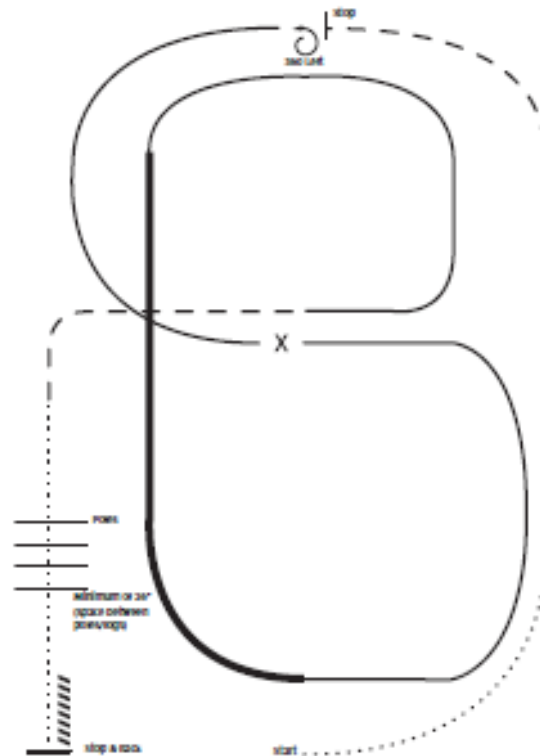

# Bewerb 31

#### RANCH RIDING - PATTERN I

- X Lead Change
- ◀ Walk
- - - Trot
- - - Ext Trot
- Lope
- Ext Lope
- //// Back

1. Walk
2. Trot
3. Extend the trot, at the top of the arena ,stop
4. 360 degree turn to the left
5. Left lead 1/2 circle, lope to the center
6. Change leads (simple or flying)
7. Right lead 1/2 circle
8. Extended lope up the long side of the arena (right lead)
9. Collect back to a lope around the top of the arena and back to center
10. Break down to an extended trot
11. Walk over poles
12. Stop and back