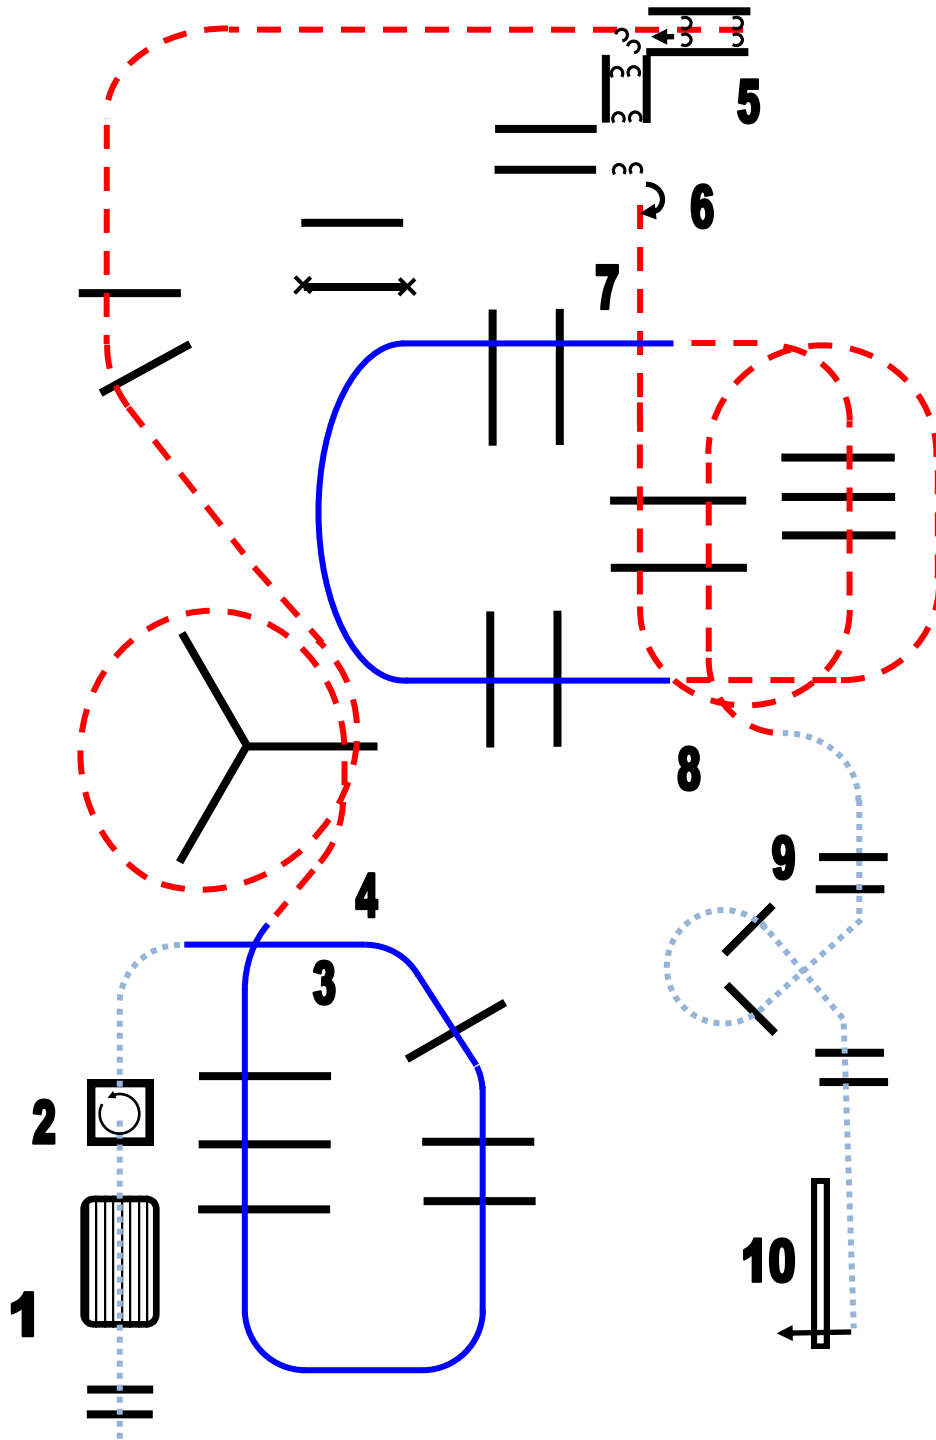

Bewerb 48

Trail Young Rider

Finale NÖ LM

- | | |
|--------------------------------------------|--------------------------|
| 1. walk over poles and bridge into the box | 6. jog over |
| 2. turn 1 x left, walk out | 7. lope over left left |
| 3. lope over right lead | 8. jog over |
| 4. jog over into chute, stop | 9. walk over |
| 5. back up, turn right | 10. open gate right hand |