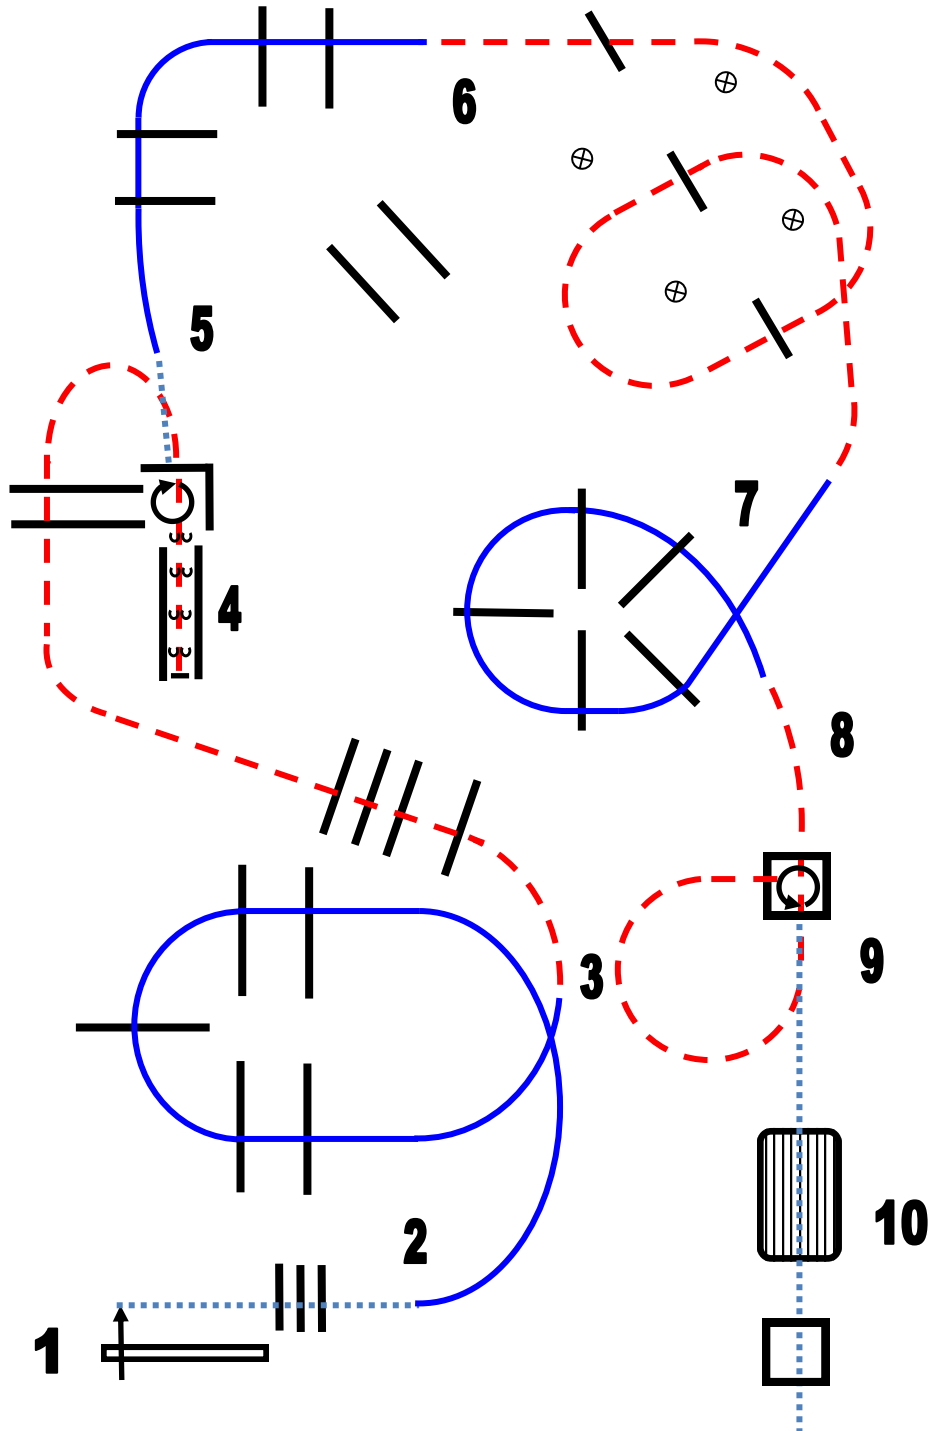

# Bewerb 03

## Trail Amateur

1. open gate right hand, walk over
2. lope over left lead
3. jog over into chute, stop
4. back up, turn 1 1/2 right
5. walk out, lope over right lead

6. jog over
7. lope over right lead
8. jog over and stop in box
9. turn 1 3/4 left, walk out
10. walk over bridge and box