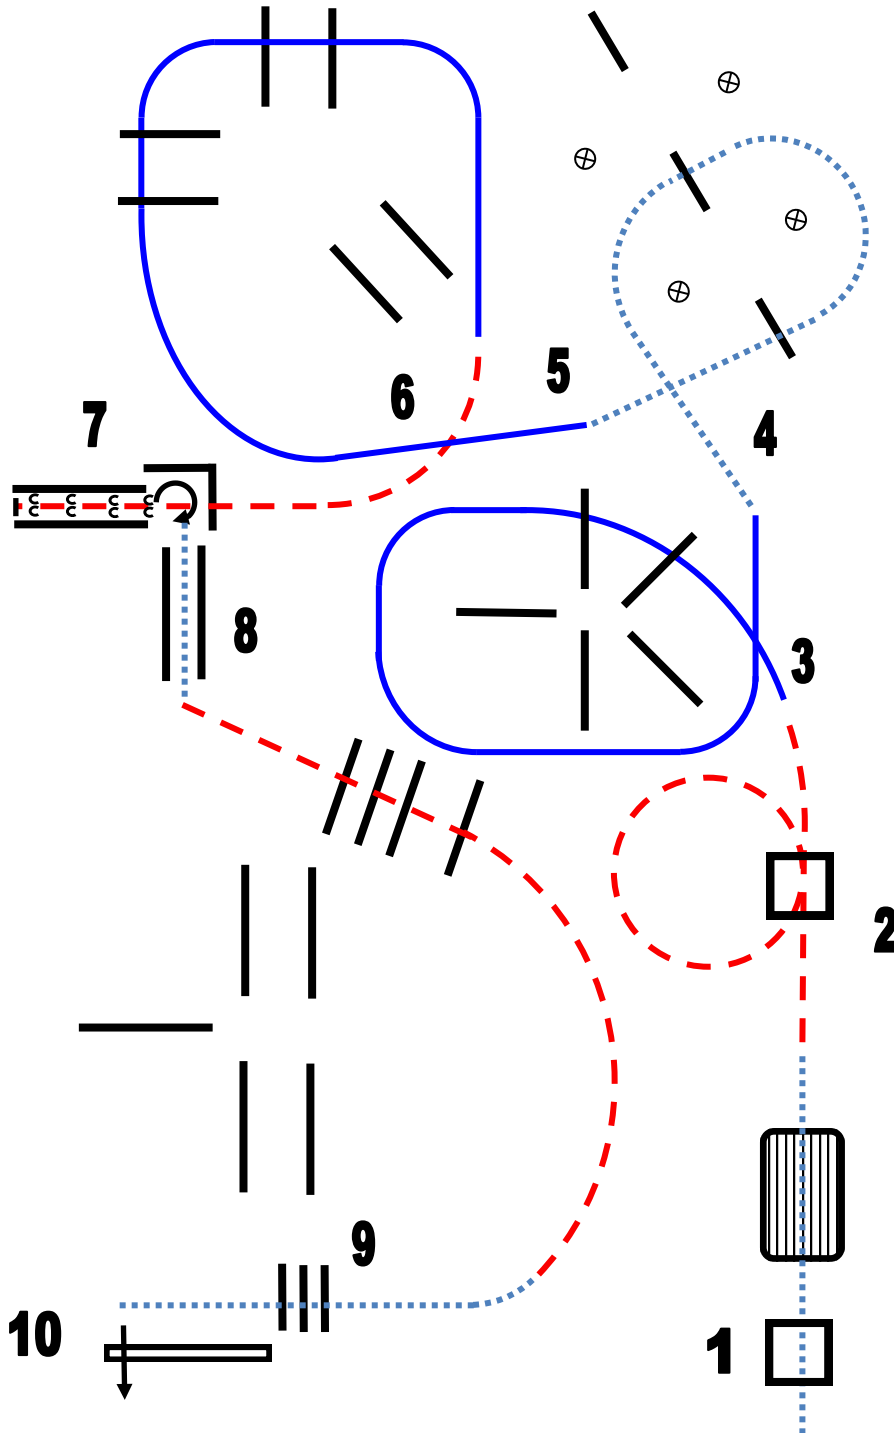

# Bewerb 02

## Trail Novice Amateur Knock on Wood Trailtrophy 1. GO

- |                             |                                       |
|-----------------------------|---------------------------------------|
| 1. walk over box and bridge | 6. jog into chute, stop               |
| 2. jog over                 | 7. back up                            |
| 3. lope over left lead      | 8. turn 3/4 right                     |
| 4. walk over                | 9. walk, jog over                     |
| 5. lope over right lead     | 10. walk over and open gate left hand |