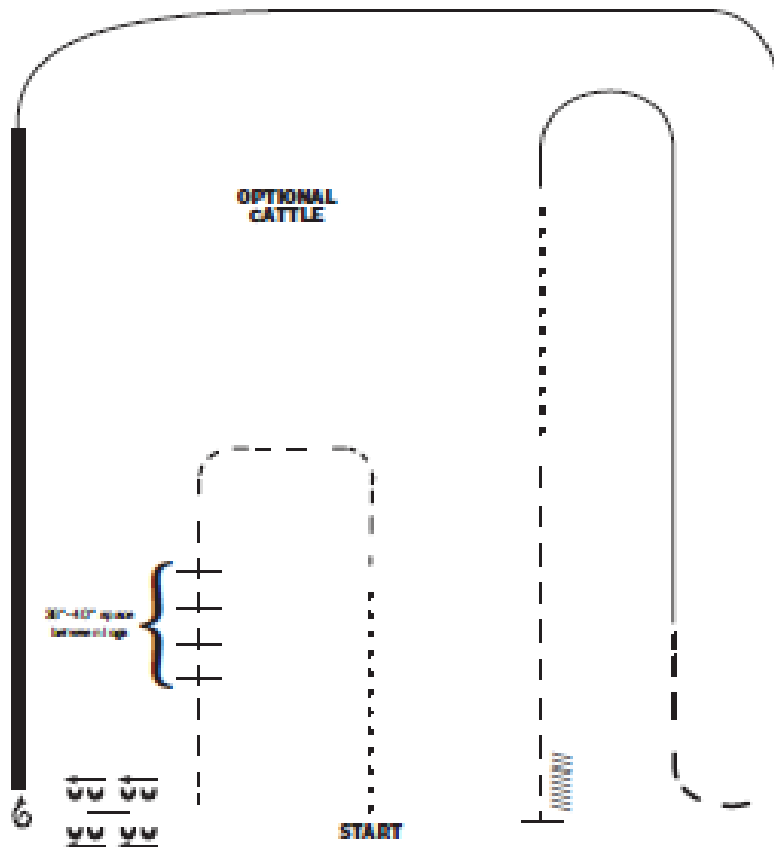

Bewerb 09

Ranchriding Amateur

RANCH RIDING - PATTERN 12

1. Walk
2. Trot
3. Trot lops
4. Side pass right
5. 1 1/2 turns right
6. Extended lope (right lead)
7. Lope right lead
8. Extended trot
9. Lope left lead
10. Walk
11. Trot
12. Stop and back

Note: The drawn description of this pattern is only intended for the general depiction of the pattern. Exhibitors should utilize the arena space to best exhibit their horses.